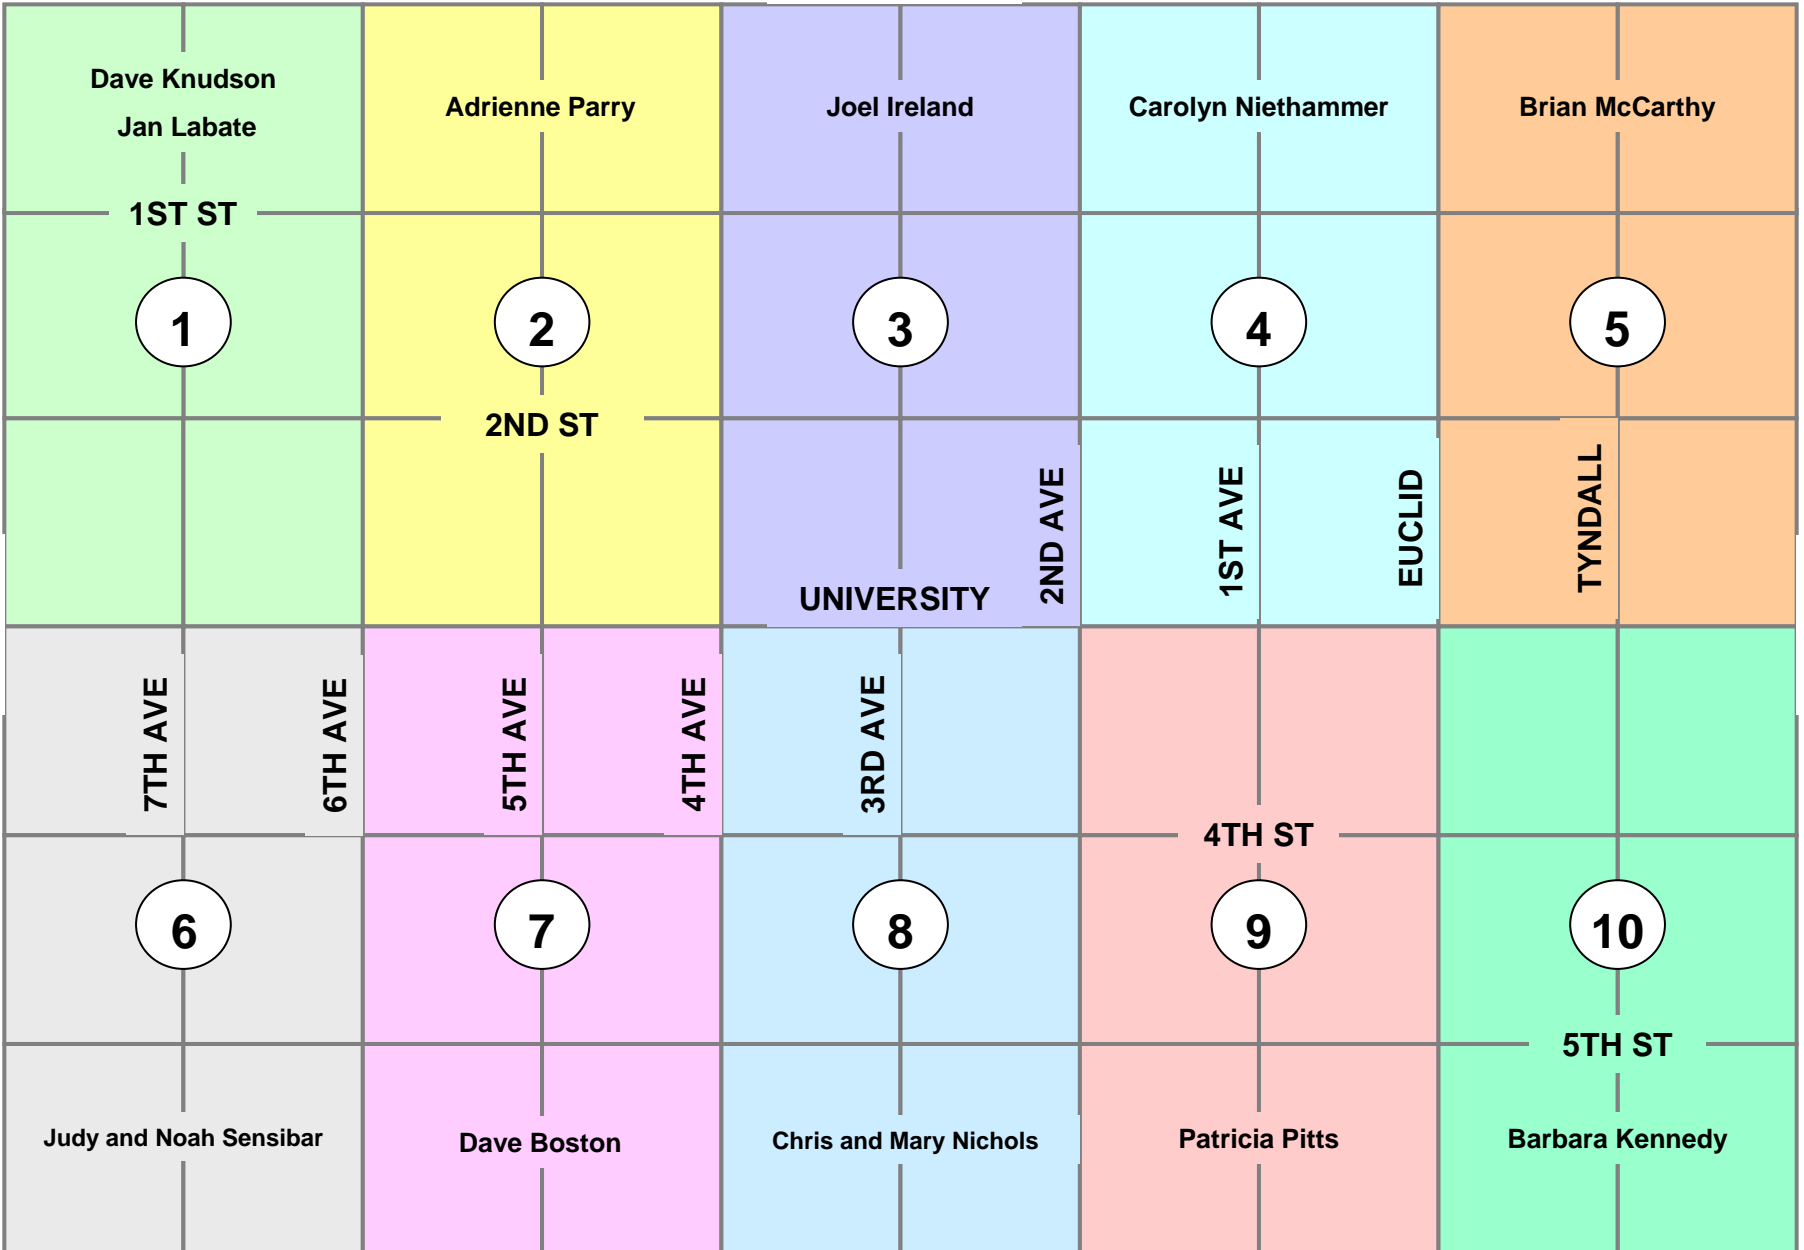

**WEST UNIVERSITY NEIGHBORHOOD ASSOCIATION
2007 AREA REPRESENTATIVE MAP**

**For Officers, Members at Large and
Committees please refer to contact list**

SPEEDWAY

6TH STREET